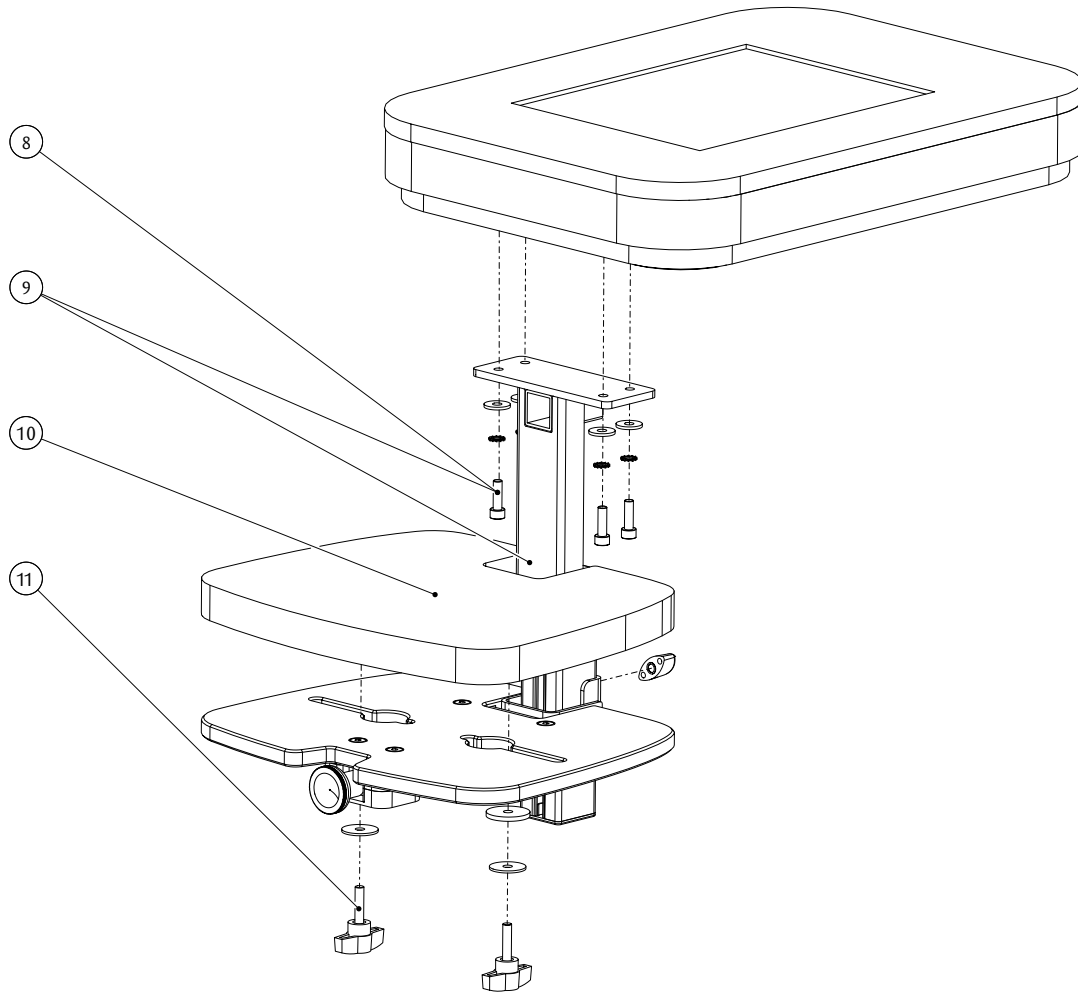

Leg Positioning Pad Assembly

Seating Systems - Atom

NUMBER	DESCRIPTION	CODE
6	Atom Leg Positioning Pad Covers Pair u/w AT01 016	COV032

Long Leg Extension Assembly

Seating Systems - Atom

NUMBER	DESCRIPTION	CODE
7	Atom Long Leg Sitting Board Fitting Screw Pack u/w AT01 018	SWP510-05

Adjustable Footplate Assembly

Seating Systems - Atom

NUMBER	DESCRIPTION	CODE
8	Atom Adjustable Footplate Fitting Screw Pack u/w AT01 003	SWP466
9	Atom Flip-Up Angle Adjustable Footplate & Footpost u/w AT01	AT01 003
10	Footplate Pad u/w AT01 003	AT01 013
11	Screw Pack u/w AT01 013	SWP369