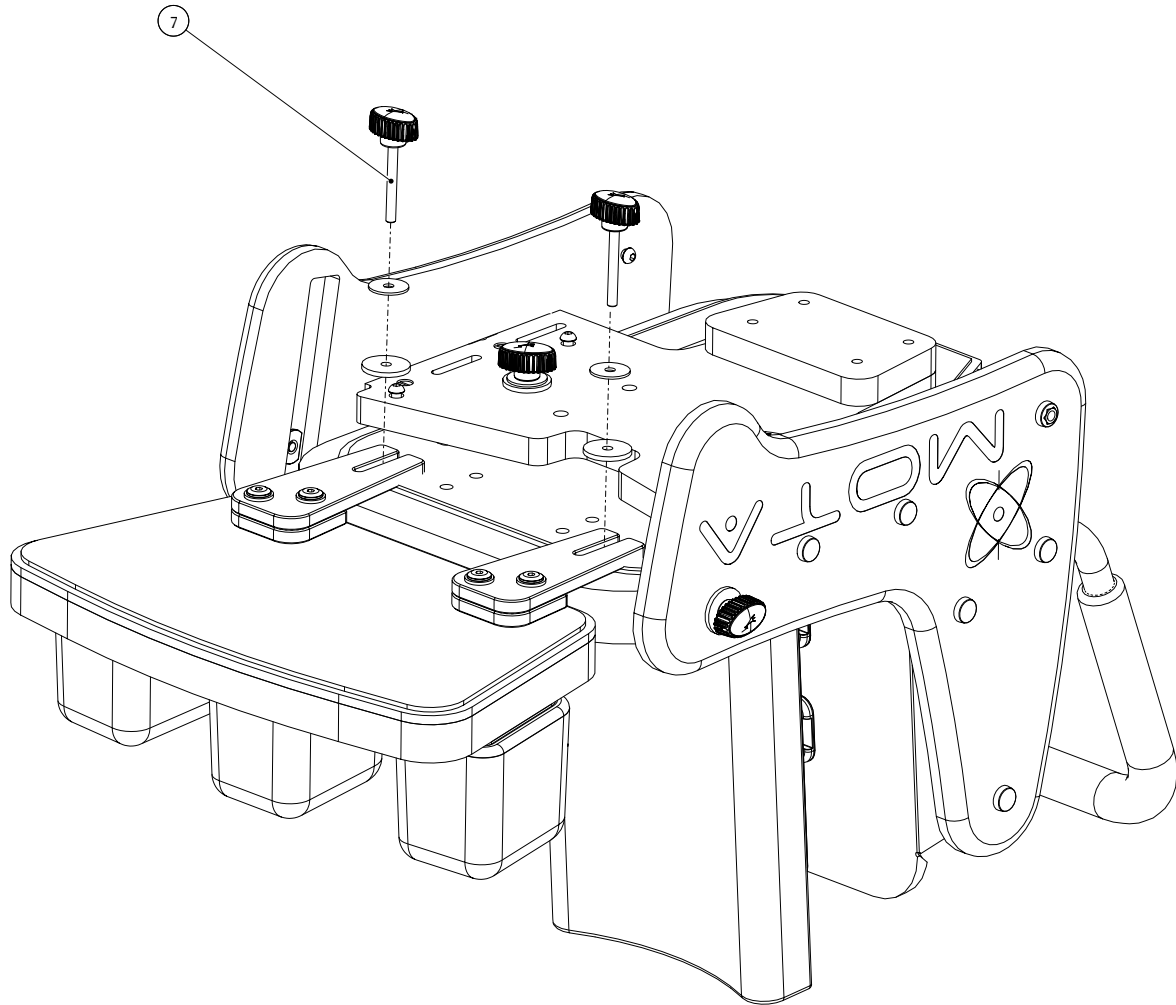

Leg Positioning Pad Assembly

Seating Systems - Atom

NUMBER	DESCRIPTION	CODE
6	Atom Leg Positioning Pad Covers Pair u/w AT01 016	COV032

Long Leg Extension Assembly

Seating Systems - Atom

NUMBER	DESCRIPTION	CODE
7	Atom Long Leg Sitting Board Fitting Screw Pack u/w AT01 018	SWP510-05

Adjustable Footplate Assembly

Seating Systems - Atom

NUMBER	DESCRIPTION	CODE
8	Atom Adjustable Footplate Fitting Screw Pack u/w AT01 003	SWP466
9	Atom Flip-Up Angle Adjustable Footplate & Footpost u/w AT01	AT01 003
10	Footplate Pad u/w AT01 003	AT01 013
11	Screw Pack u/w AT01 013	SWP369