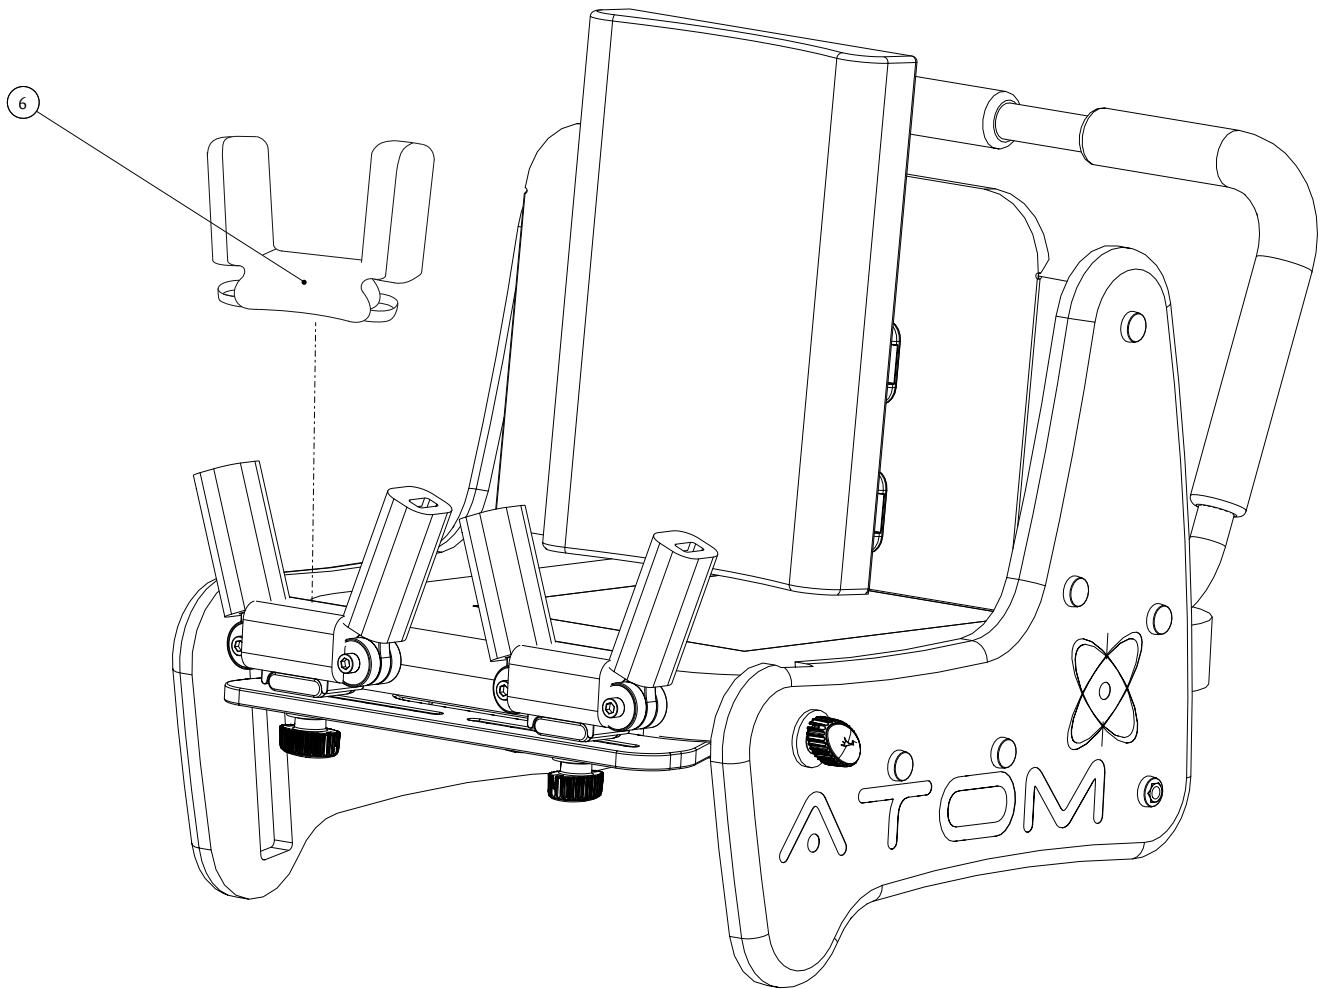

## Page (s)

Product Visual	3
Seat Assembly	4
Leg Positioning Pad Assembly	5
Leg Extension Assembly	6
Adjustable Footplate Assembly	7
Fixed Angle Footplate Assembly	8

Product Visual

Seating Systems - Atom

Seat Assembly

Seating Systems - Atom

NUMBER	DESCRIPTION	CODE
1	Atom Handle Sub Assembly u/w AT01	NM01 001
2	Atom Upper Back Pad u/w AT01	AT01 017-0*
3	Atom Back Pad Cover u/w AT01	AT01 006 SEW-0*
4	Atom Hip Pad Pair u/w AT01	AT01 014-0*
5	Atom Seat Pad Base u/w AT01	AT01 004-0*

Leg Positioning Pad Assembly

Seating Systems - Atom

NUMBER	DESCRIPTION	CODE
6	Atom Leg Positioning Pad Covers Pair u/w AT01 016	COV032

Long Leg Extension Assembly

Seating Systems - Atom

NUMBER	DESCRIPTION	CODE
7	Atom Long Leg Sitting Board Fitting Screw Pack u/w AT01 018	SWP510-05