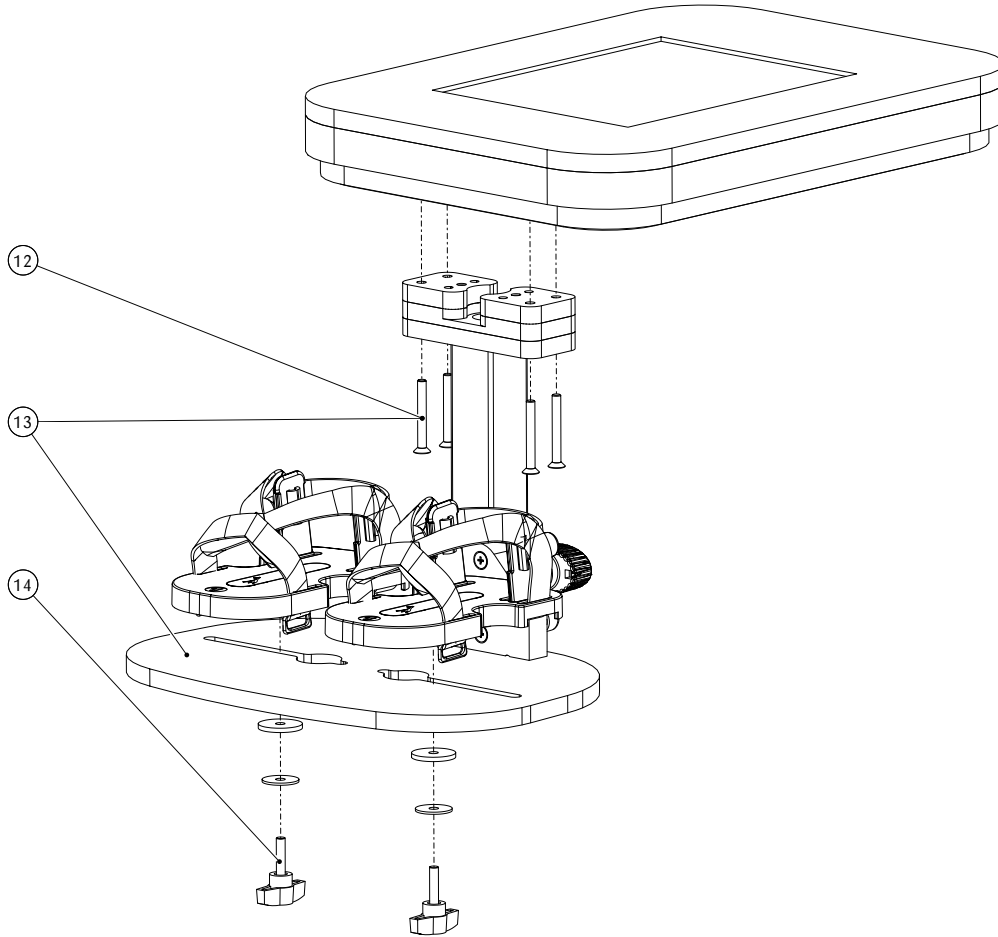

Leg Positioning Pad Assembly

Seating Systems - Atom

NUMBER	DESCRIPTION	CODE
6	Atom Leg Positioning Pad Covers Pair u/w AT01 016	COV032

Long Leg Extension Assembly

Seating Systems - Atom

NUMBER	DESCRIPTION	CODE
7	Atom Long Leg Sitting Board Fitting Screw Pack u/w AT01 018	SWP510-05

Adjustable Footplate Assembly

Seating Systems - Atom

NUMBER	DESCRIPTION	CODE
8	Atom Adjustable Footplate Fitting Screw Pack u/w AT01 003	SWP466
9	Atom Flip-Up Angle Adjustable Footplate & Footpost u/w AT01	AT01 003
10	Footplate Pad u/w AT01 003	AT01 013
11	Screw Pack u/w AT01 013	SWP369

Fixed Angle Footplate Assembly

Seating Systems - Atom

NUMBER	DESCRIPTION	CODE
12	Atom Fixed Angle Footplate Fitting Screw Pack u/w AT01 008	SWP512
13	Atom Simple Footplate & Footplate Grey / White u/w AT01	AT01 008-05-0* / AT01 008-08-0*
14	Screw Pack u/w S16	SWP369