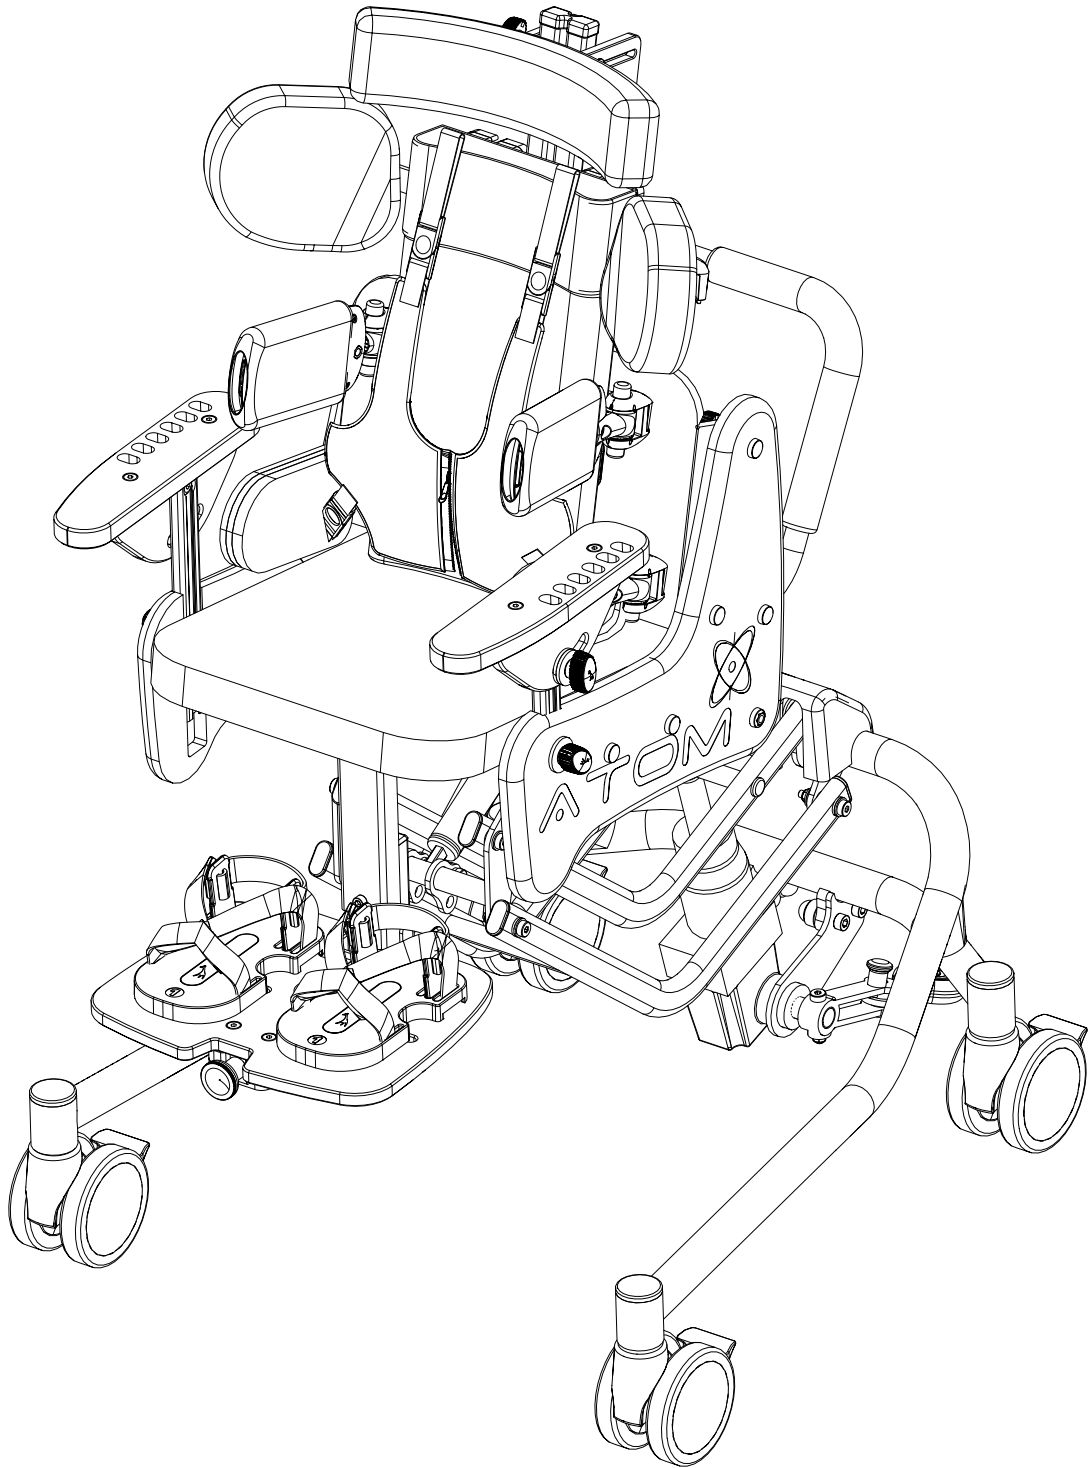

## Atom - Replacement Parts

## Page (s)

Product Visual	3
Seat Assembly	4
Leg Positioning Pad Assembly	5
Leg Extension Assembly	6
Adjustable Footplate Assembly	7
Fixed Angle Footplate Assembly	8

Product Visual

Seating Systems - Atom

Seat Assembly

Seating Systems - Atom

NUMBER	DESCRIPTION	CODE
1	Atom Handle Sub Assembly u/w AT01	NM01 001
2	Atom Upper Back Pad u/w AT01	AT01 017-0*
3	Atom Back Pad Cover u/w AT01	AT01 006 SEW-0*
4	Atom Hip Pad Pair u/w AT01	AT01 014-0*
5	Atom Seat Pad Base u/w AT01	AT01 004-0*