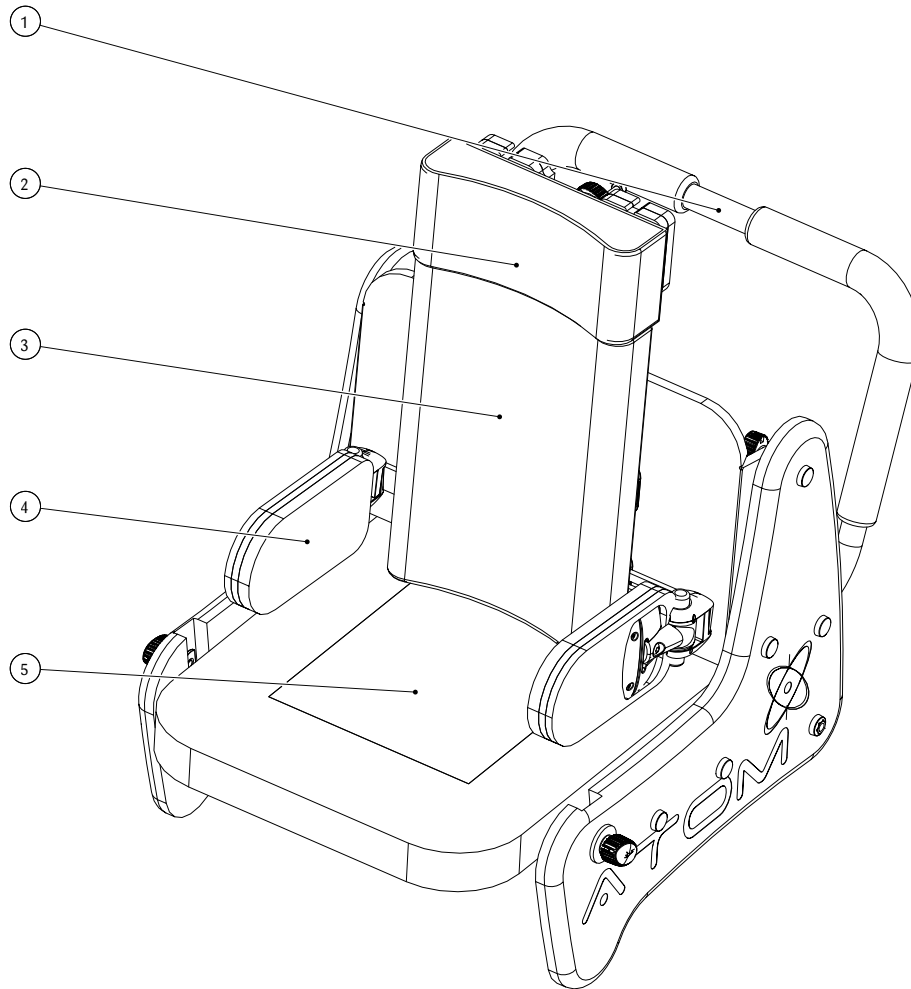

## Page (s)

Product Visual	3
Seat Assembly	4
Leg Positioning Pad Assembly	5
Leg Extension Assembly	6
Adjustable Footplate Assembly	7
Fixed Angle Footplate Assembly	8

Product Visual

Seating Systems - Atom

Seat Assembly

Seating Systems - Atom

NUMBER	DESCRIPTION	CODE
1	Atom Handle Sub Assembly u/w AT01	NM01 001
2	Atom Upper Back Pad u/w AT01	AT01 017-0*
3	Atom Back Pad Cover u/w AT01	AT01 006 SEW-0*
4	Atom Hip Pad Pair u/w AT01	AT01 014-0*
5	Atom Seat Pad Base u/w AT01	AT01 004-0*