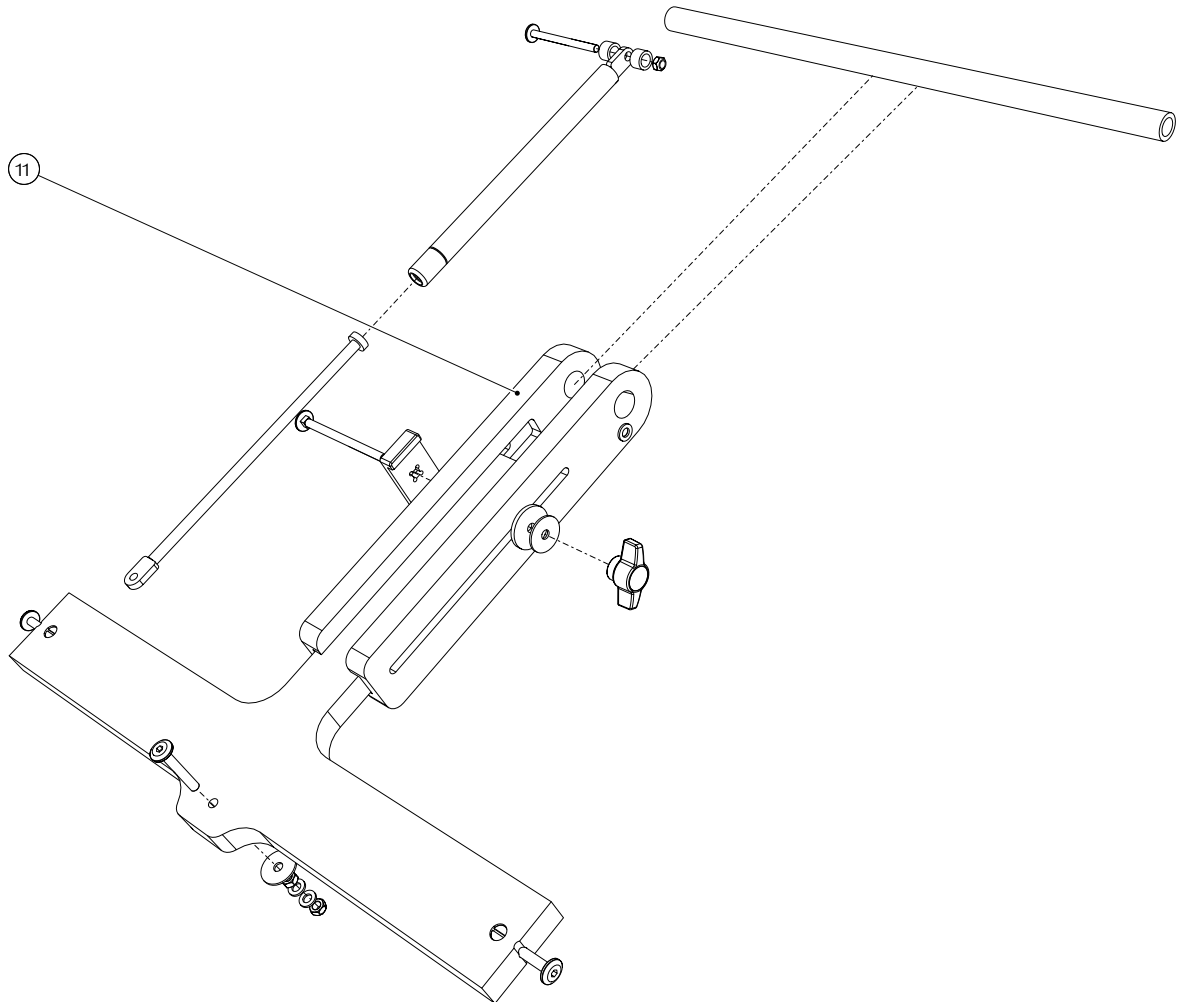

Gas Spring Assembly

Standing Systems - Monkey

NUMBER	DESCRIPTION	CODE
11	Gas Spring & Fixings u/w NR-50	RPRT09