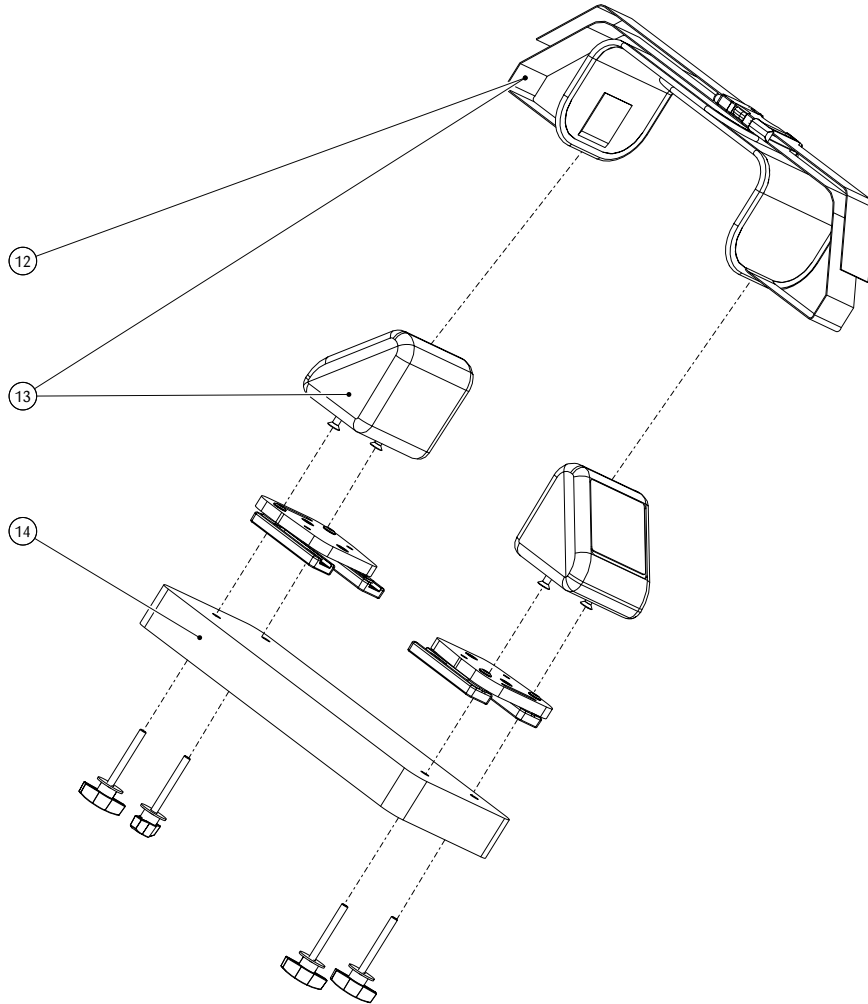

Footplate Assembly

Standing Systems - Monkey

NUMBER	DESCRIPTION	CODE
8	Sandals Size 1 / Size 2	S16 / S2
9	Size 1 / Size 2 Sandal Straps u/w S16 / S2	MU12 / MU13
10	Screw Pack u/w S16 / S2	SWP369

Gas Spring Assembly

Standing Systems - Monkey

NUMBER	DESCRIPTION	CODE
11	Gas Spring & Fixings u/w NR-50	RPRT09

Chest Pad Assembly

Standing Systems - Monkey

NUMBER	DESCRIPTION	CODE
12	Small Chest / Hip Strap	MU01
13	Monkey Side Pad Pair including Strap	RPRT17
14	Upholstered Hip & Chest Boards u/w NR-50	RPRT15