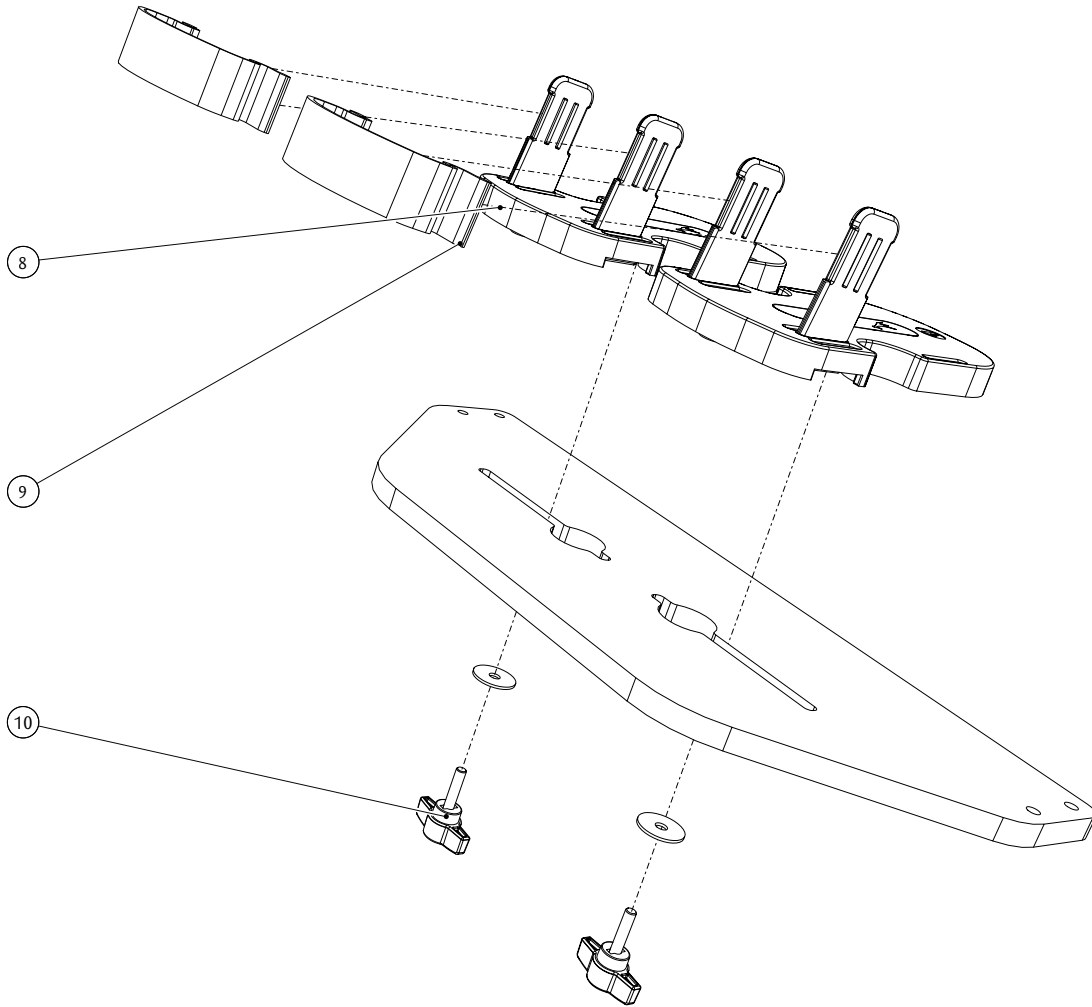

Footplate Assembly

Standing Systems - Monkey

NUMBER	DESCRIPTION	CODE
8	Sandals Size 1 / Size 2	S16 / S2
9	Size 1 / Size 2 Sandal Straps u/w S16 / S2	MU12 / MU13
10	Screw Pack u/w S16 / S2	SWP369