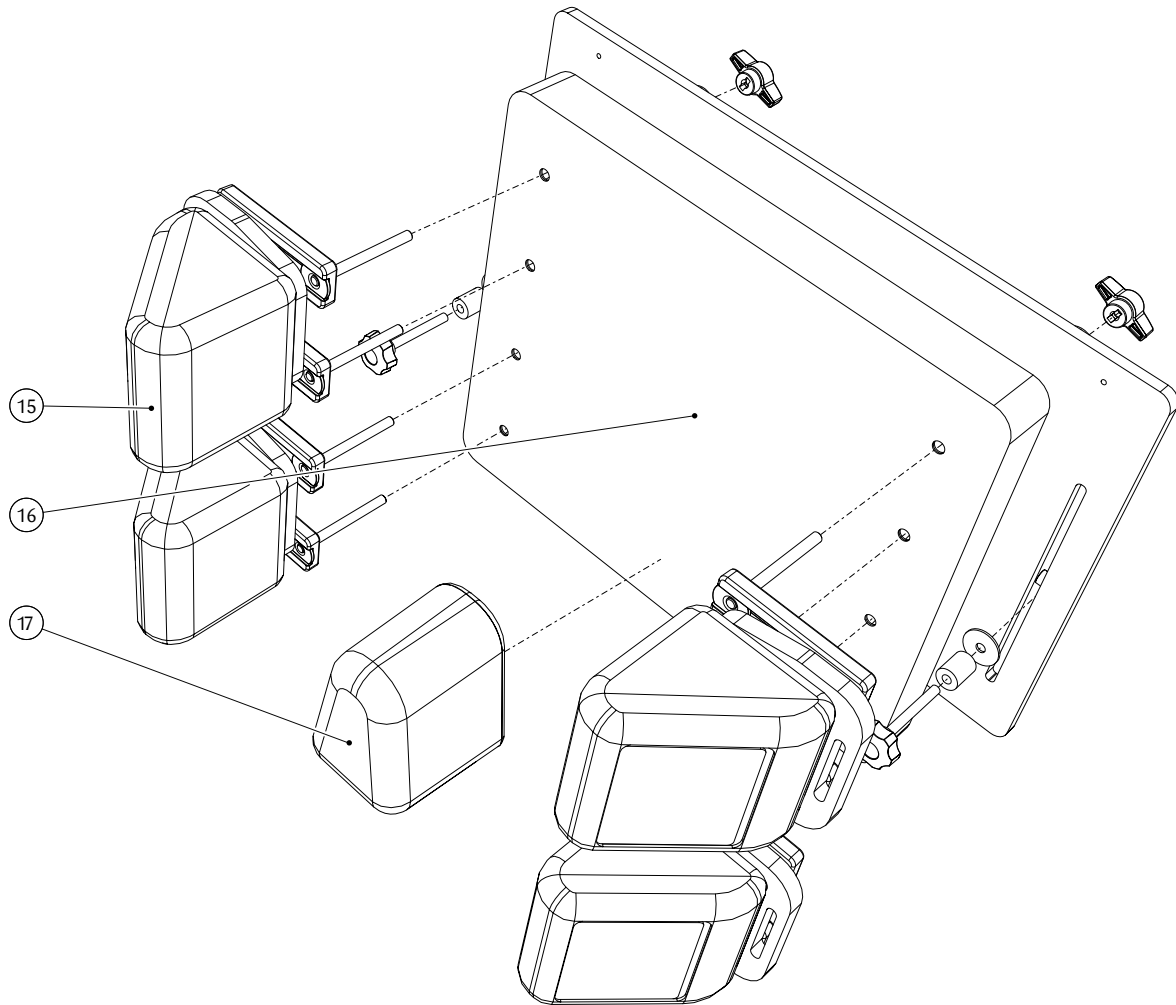

Hip Pad Assembly

Standing Systems - Monkey

NUMBER	DESCRIPTION	CODE
15	Monkey Side Pad Replacement c/w Fixings	RPRT98
16	Upholstered Hip & Chest Boards u/w NR-50	RPRT14
17	Nursery Abduction Block Orange u/w NR-50	PU035