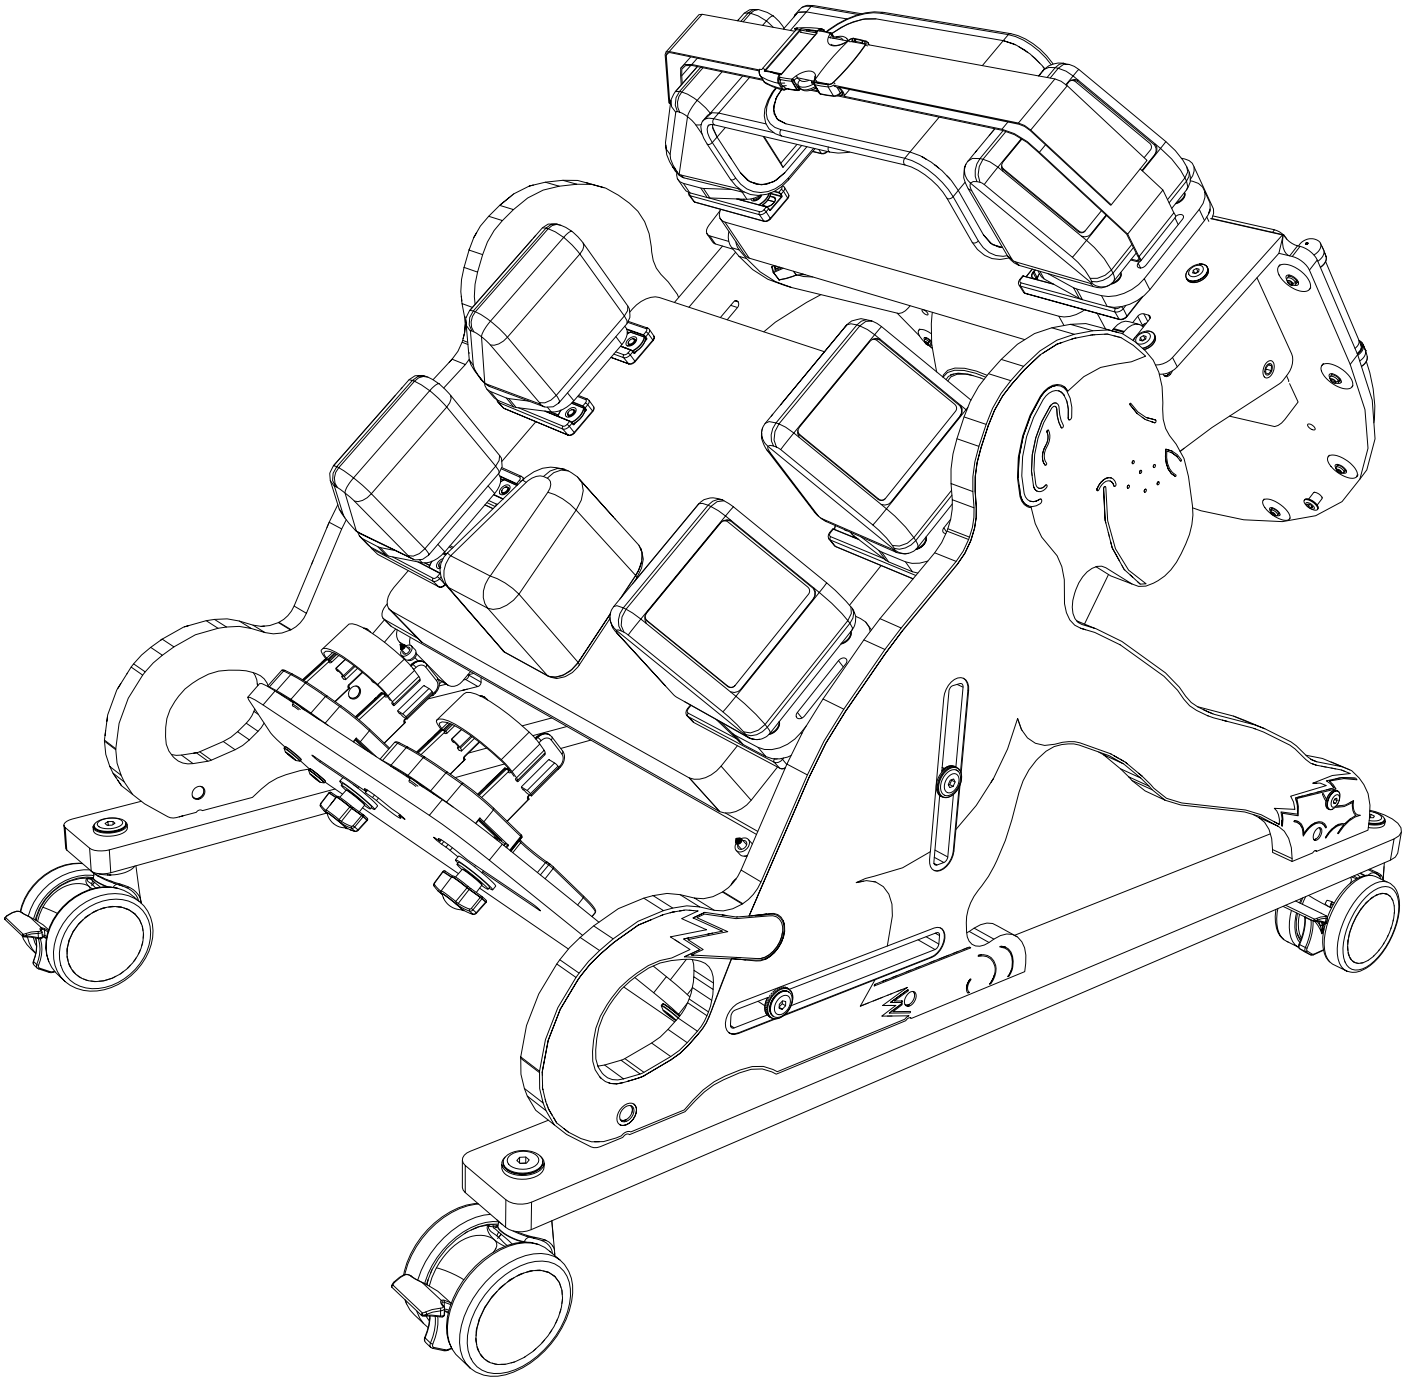

Monkey - Replacement Parts

Contents

Page (s)

Product Visual	3
Side Assembly	4
Tray Assembly	5
Footplate Assembly	6
Gas Spring Assembly	7
Chest Pad Assembly	8
Hip Pad Assembly	9

Product Visual

Standing Systems - Monkey

Side Assembly

Standing Systems - Monkey

NUMBER	DESCRIPTION	CODE
1	Monkey Sides & Fixings u/w NR-50	RPRT25
2	Castor Plate Assembly u/w NR-50	NR50 006
3	Replacement Monkey Castor & Fittings	RPRT91

Tray Assembly