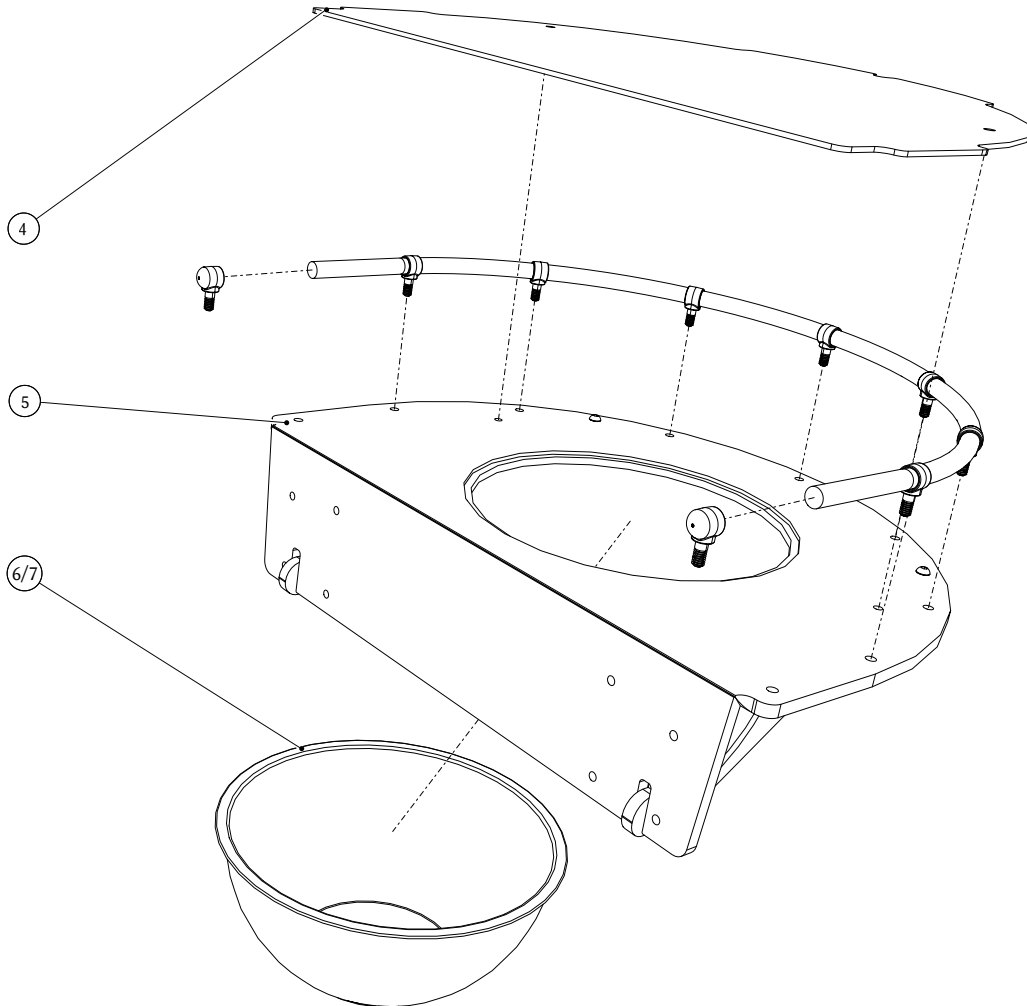

Monkey - Replacement Parts

Contents

Page (s)

Product Visual	3
Side Assembly	4
Tray Assembly	5
Footplate Assembly	6
Gas Spring Assembly	7
Chest Pad Assembly	8
Hip Pad Assembly	9

Product Visual

Standing Systems - Monkey

Side Assembly

Standing Systems - Monkey

NUMBER	DESCRIPTION	CODE
1	Monkey Sides & Fixings u/w NR-50	RPRT25
2	Castor Plate Assembly u/w NR-50	NR50 006
3	Replacement Monkey Castor & Fittings	RPRT91

Tray Assembly

Standing Systems - Monkey

NUMBER	DESCRIPTION	CODE
4	Tray Infill u/w NR-50	PL009 008
5	Monkey Tray c/w Edging & Fixings u/w NR-50	RPRT85
6/7	Round Yellow Bowl (Products Made Before 1/9/2015) / Round Yellow Bowl	BW001 / BW004