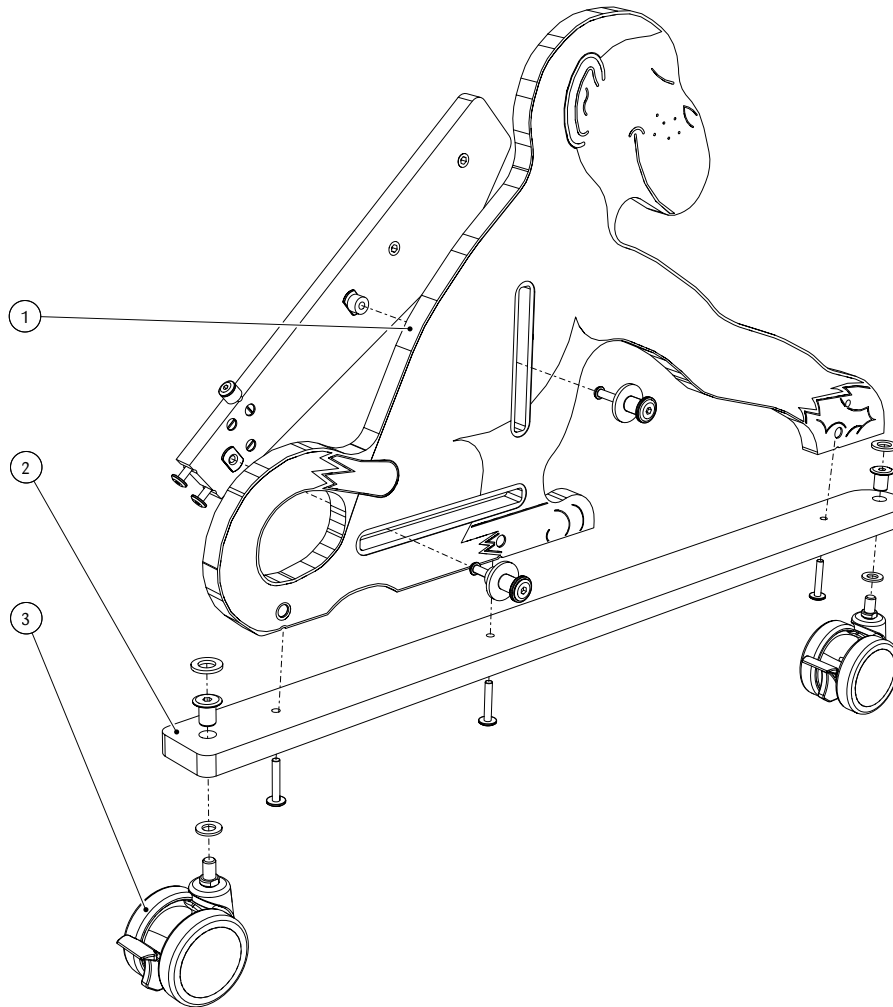

Monkey - Replacement Parts

Contents

Page (s)

Product Visual	3
Side Assembly	4
Tray Assembly	5
Footplate Assembly	6
Gas Spring Assembly	7
Chest Pad Assembly	8
Hip Pad Assembly	9

Product Visual

Standing Systems - Monkey

Side Assembly

Standing Systems - Monkey

NUMBER	DESCRIPTION	CODE
1	Monkey Sides & Fixings u/w NR-50	RPRT25
2	Castor Plate Assembly u/w NR-50	NR50 006
3	Replacement Monkey Castor & Fittings	RPRT91

Tray Assembly